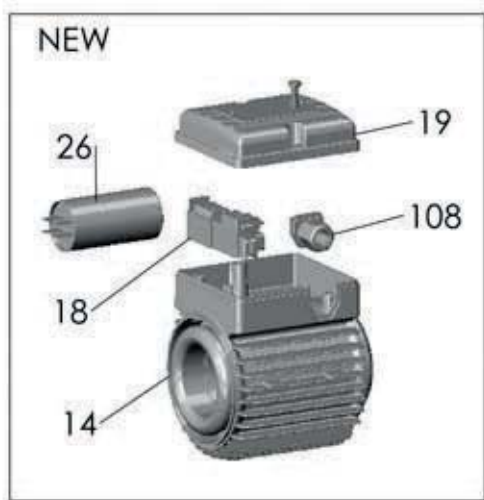

NEW

supporto alluminio
aluminium motor bracket