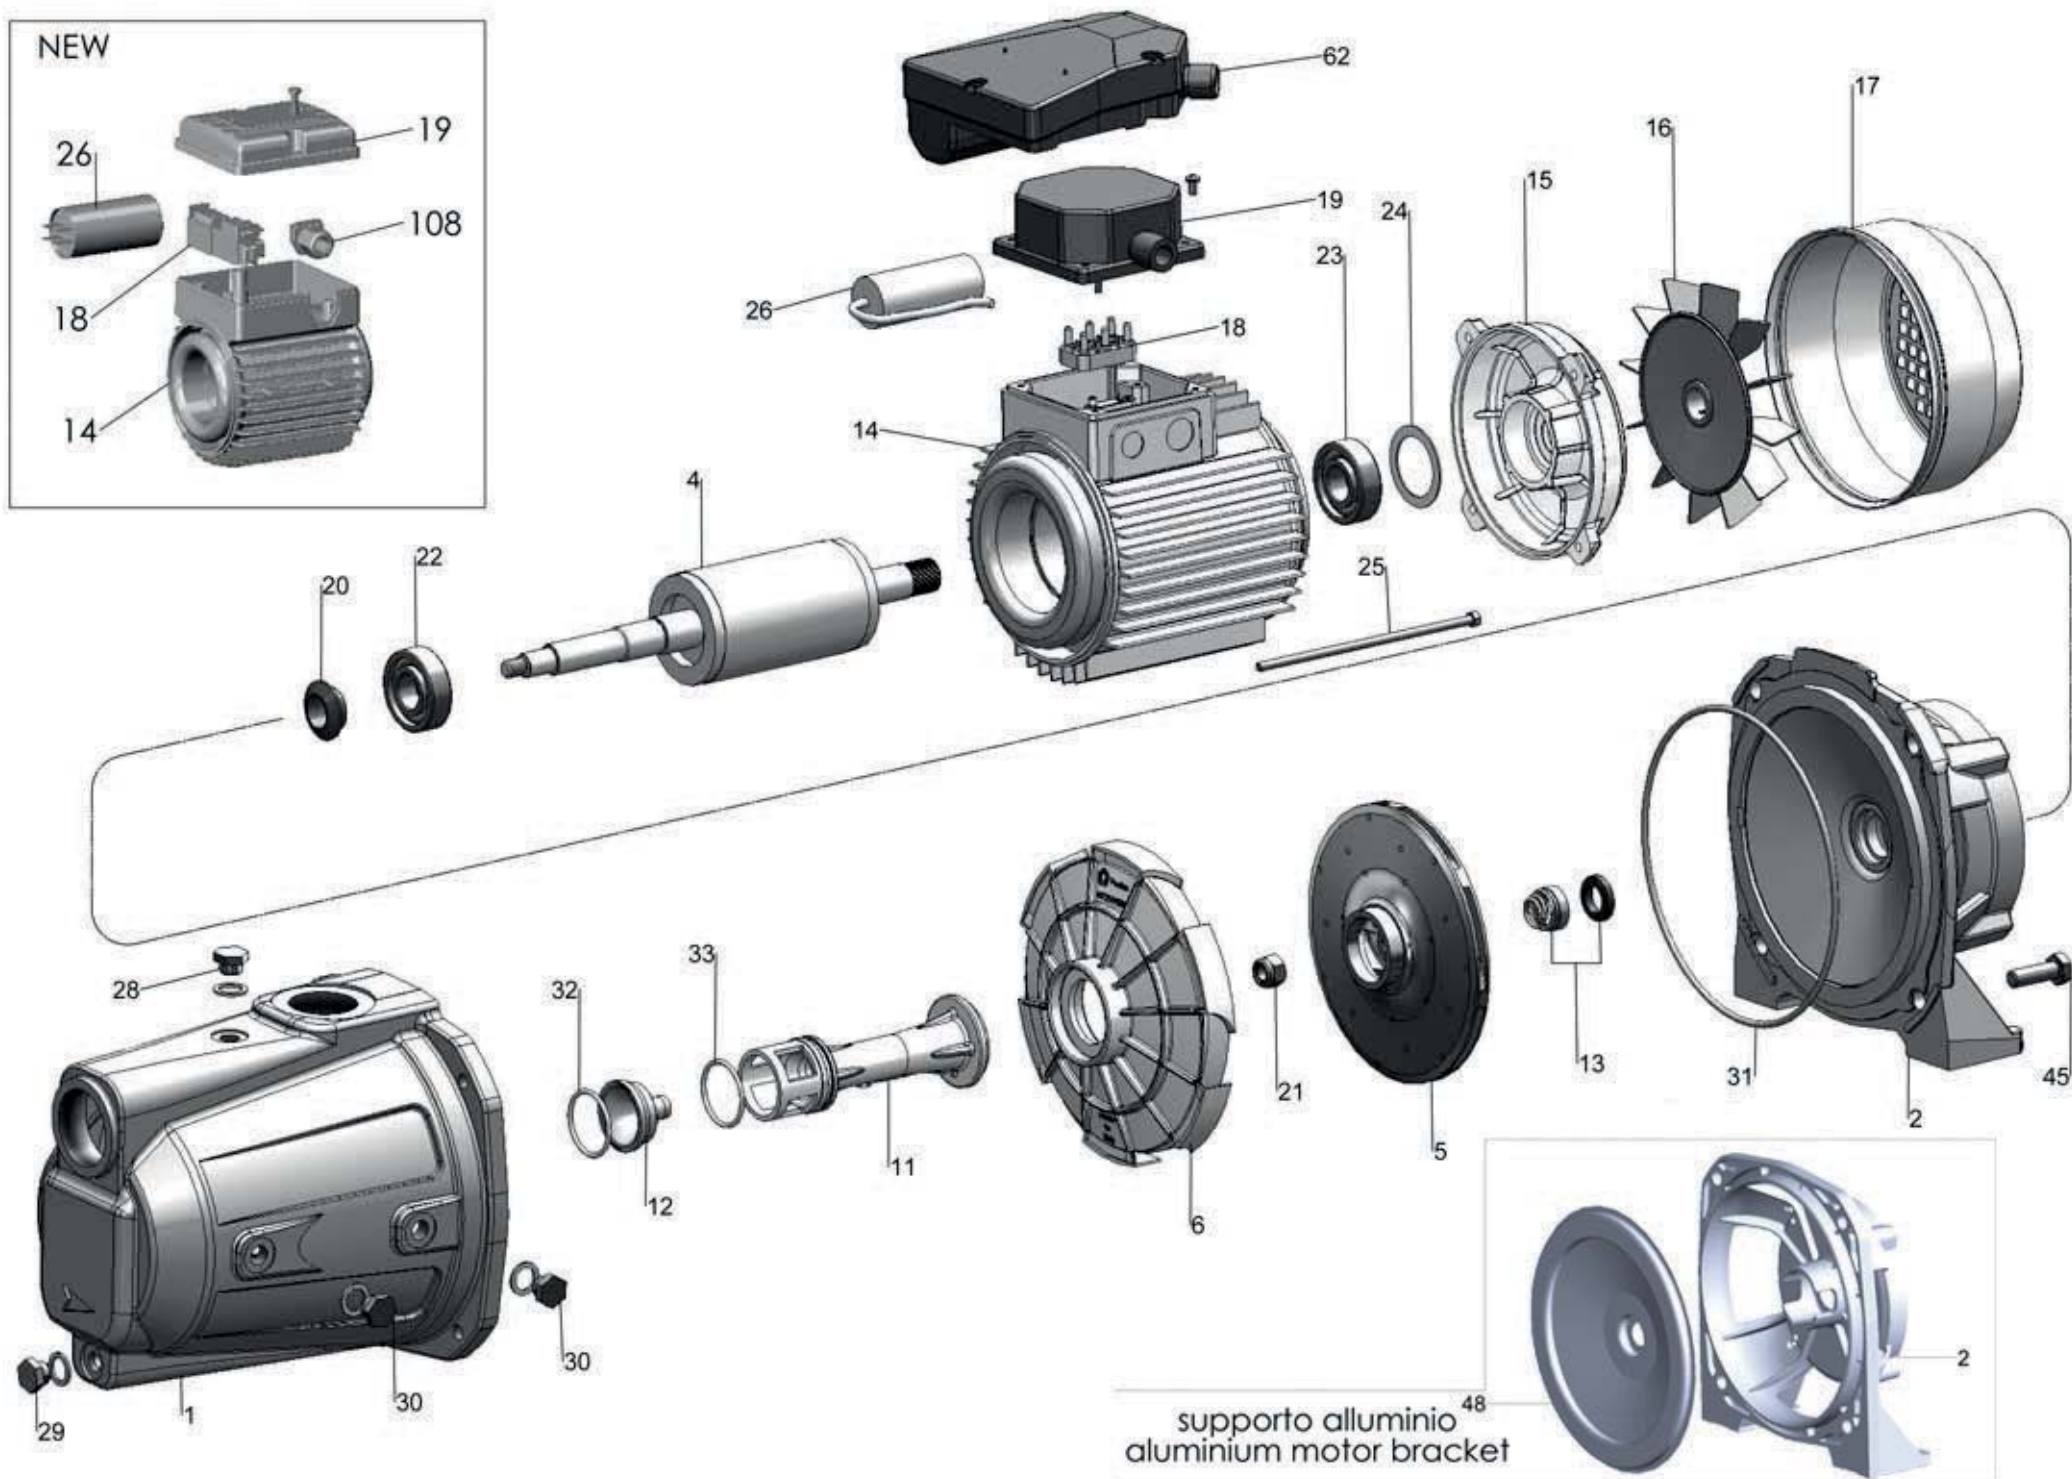

NEW

supporto alluminio
aluminium motor bracket